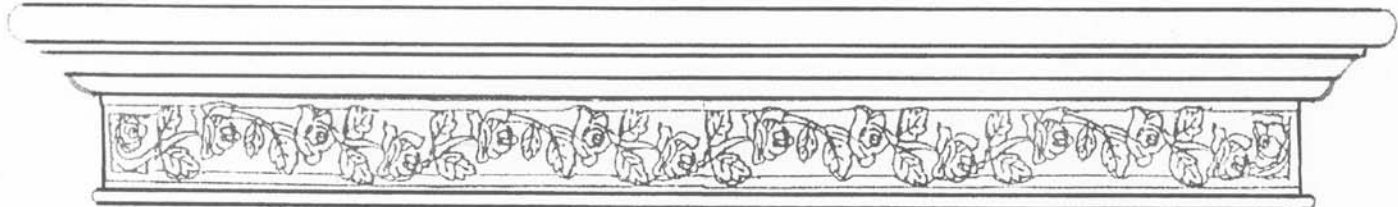

## Basic mantle set components

Each set consists of 3 pieces:

1 top mantle piece

2 side pieces

Optional mouldings available

Note: Each item is sold seperately

TOP MANTLE PIECE WITH VINTAGE GARDEN MOULDING  
AND OAK LEAF CORBELS

3 PIECE MANTLE SET WITH GOTHIC TOP MOULDING  
AND ROPADOPA INSIDE MOULDING

AVAILABLE MOULDING INSETS FOR TOP OR INSIDE MANTLE

GOTHIC

VINTAGE GARDEN

ROPADOPA

VINE LEAF

HALF MOON

ROSE VINE