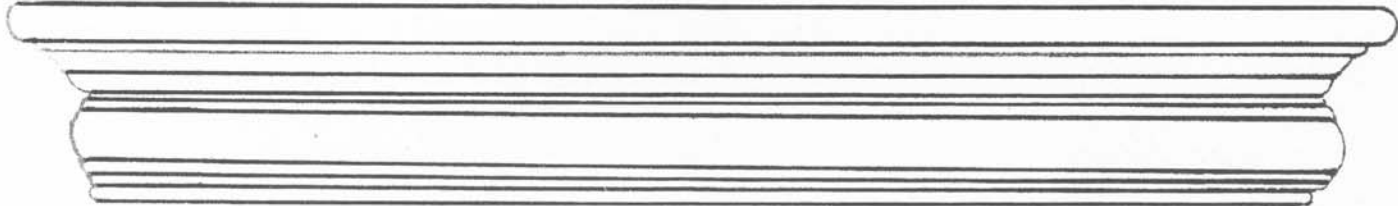

## Basic mantle set components

Each set consists of 3 pieces:

1 top mantle piece

2 side pieces

Optional mouldings available

Note: Each item is sold seperately

TOP MANTLE PIECE WITH VINTAGE GARDEN MOULDING  
AND OAK LEAF CORBELS

3 PIECE MANTLE SET WITH GOTHIC TOP MOULDING  
AND ROPADOPA INSIDE MOULDING

AVAILABLE MOULDING INSETS FOR TOP OR INSIDE MANTLE

GOTHIC

VINTAGE GARDEN

ROPADOPA

VINE LEAF

HALF MOON

ROSE VINE