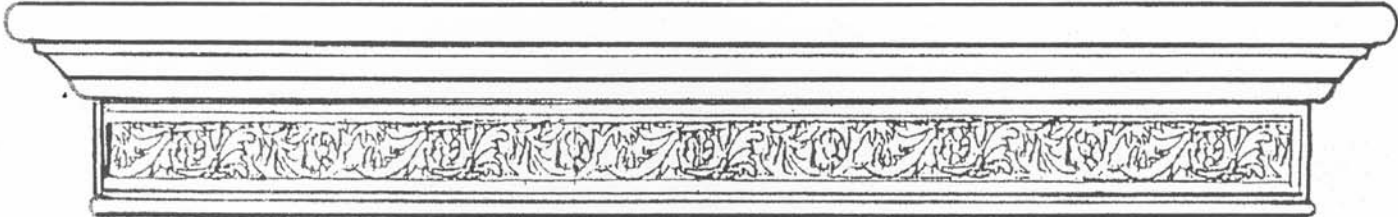

## Basic mantle set components

Each set consists of 3 pieces:

1 top mantle piece

2 side pieces

Optional mouldings available

Note: Each item is sold seperately

TOP MANTLE PIECE WITH VINTAGE GARDEN MOULDING  
AND OAK LEAF CORBELS

3 PIECE MANTLE SET WITH GOTHIC TOP MOULDING  
AND ROPADOPA INSIDE MOULDING

AVAILABLE MOULDING INSETS FOR TOP OR INSIDE MANTLE

GOTHIC

VINTAGE GARDEN

ROPADOPA

VINE LEAF

HALF MOON

ROSE VINE