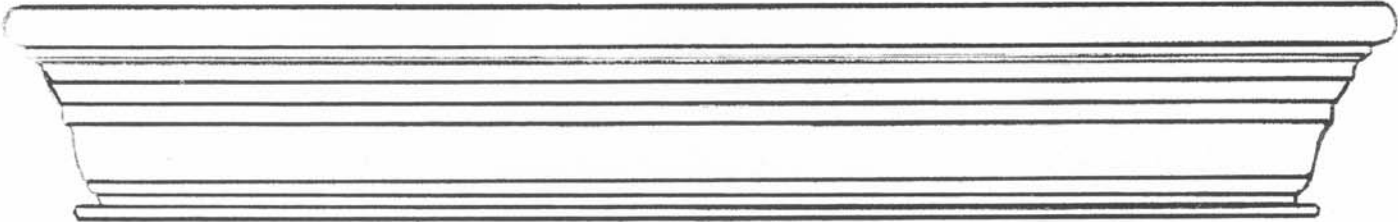

## Basic mantle set components

Each set consists of 3 pieces:

1 top mantle piece

2 side pieces

Optional mouldings available

Note: Each item is sold seperately

TOP MANTLE PIECE WITH VINTAGE GARDEN MOULDING  
AND OAK LEAF CORBELS

3 PIECE MANTLE SET WITH GOTHIC TOP MOULDING  
AND ROPADOPA INSIDE MOULDING

AVAILABLE MOULDING INSETS FOR TOP OR INSIDE MANTLE

GOTHIC

VINTAGE GARDEN

ROPADOPA

VINE LEAF

HALF MOON

ROSE VINE