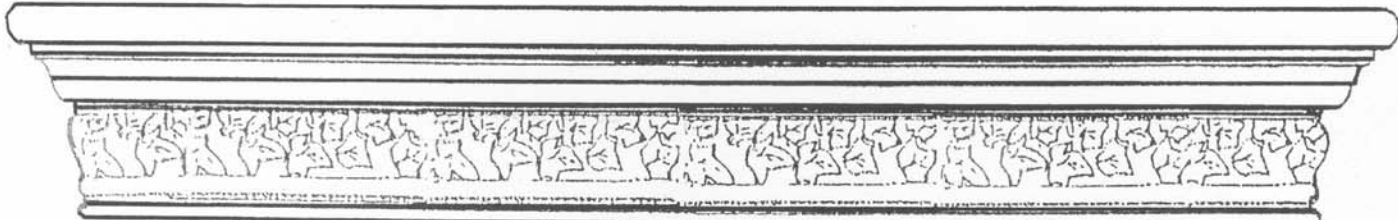

## Basic mantle set components

Each set consists of 3 pieces:

1 top mantle piece

2 side pieces

Optional mouldings available

Note: Each item is sold seperately

TOP MANTLE PIECE WITH VINTAGE GARDEN MOULDING  
AND OAK LEAF CORBELS

3 PIECE MANTLE SET WITH GOTHIC TOP MOULDING  
AND ROPADOPA INSIDE MOULDING

AVAILABLE MOULDING INSETS FOR TOP OR INSIDE MANTLE

GOTHIC

VINTAGE GARDEN

ROPADOPA

VINE LEAF

HALF MOON

ROSE VINE