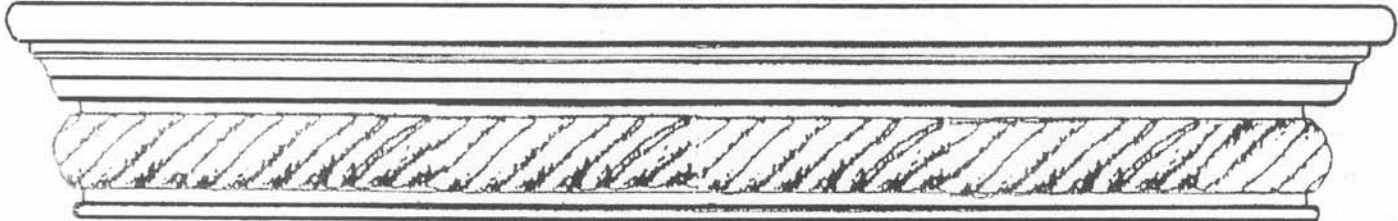

## Basic mantle set components

Each set consists of 3 pieces:

1 top mantle piece

2 side pieces

Optional mouldings available

Note: Each item is sold seperately

TOP MANTLE PIECE WITH VINTAGE GARDEN MOULDING  
AND OAK LEAF CORBELS

3 PIECE MANTLE SET WITH GOTHIC TOP MOULDING  
AND ROPADOPA INSIDE MOULDING

AVAILABLE MOULDING INSETS FOR TOP OR INSIDE MANTLE

GOTHIC

VINTAGE GARDEN

ROPADOPA

VINE LEAF

HALF MOON

ROSE VINE