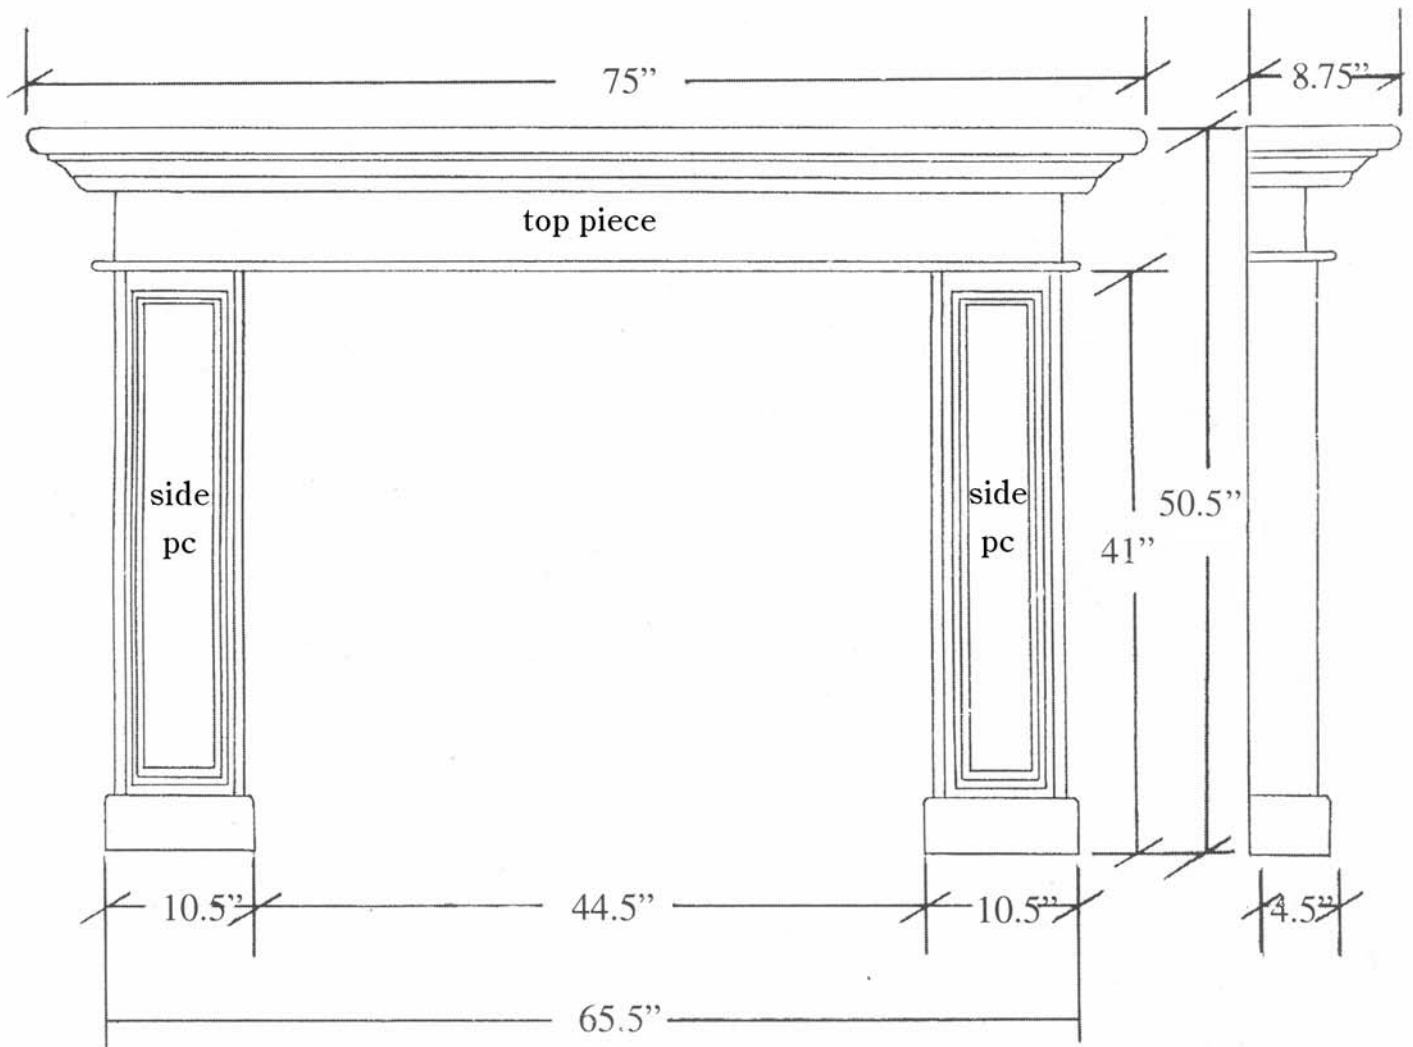

## Basic mantle set components

Each set consists of 3 pieces:

1 top mantle piece

2 side pieces

Optional mouldings available

Note: Each item is sold seperately

TOP MANTLE PIECE WITH VINTAGE GARDEN MOULDING  
AND OAK LEAF CORBELS