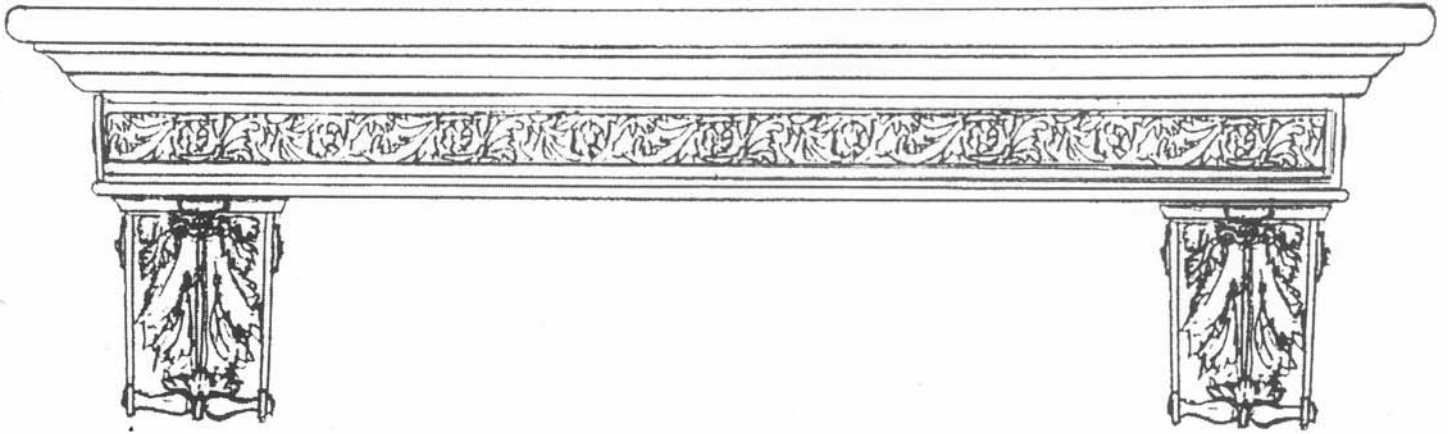

## Basic mantle set components

Each set consists of 3 pieces:

1 top mantle piece

2 side pieces

Optional mouldings available

Note: Each item is sold seperately

TOP MANTLE PIECE WITH VINTAGE GARDEN MOULDING  
AND OAK LEAF CORBELS

3 PIECE MANTLE SET WITH GOTHIC TOP MOULDING  
AND ROPADOPA INSIDE MOULDING

AVAILABLE MOULDING INSETS FOR TOP OR INSIDE MANTLE

GOTHIC

VINTAGE GARDEN

ROPADOPA

VINE LEAF

HALF MOON

ROSE VINE